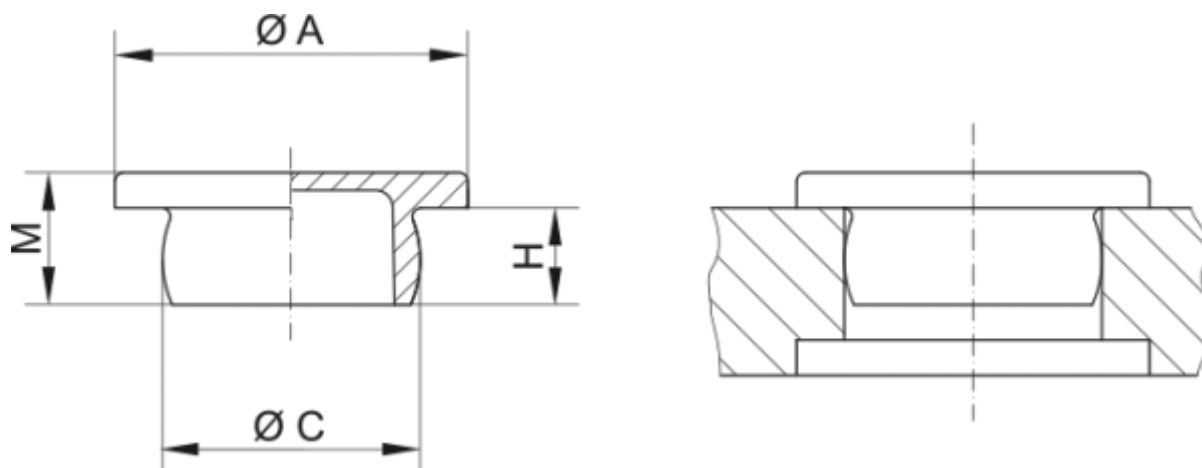

Data Sheet

Article number: 59GPN300F0315

Description: KLEE Round plug GPN 300F - \varnothing 8,6

Measures

A = 18

C = 8.6

H = 6

M = 8